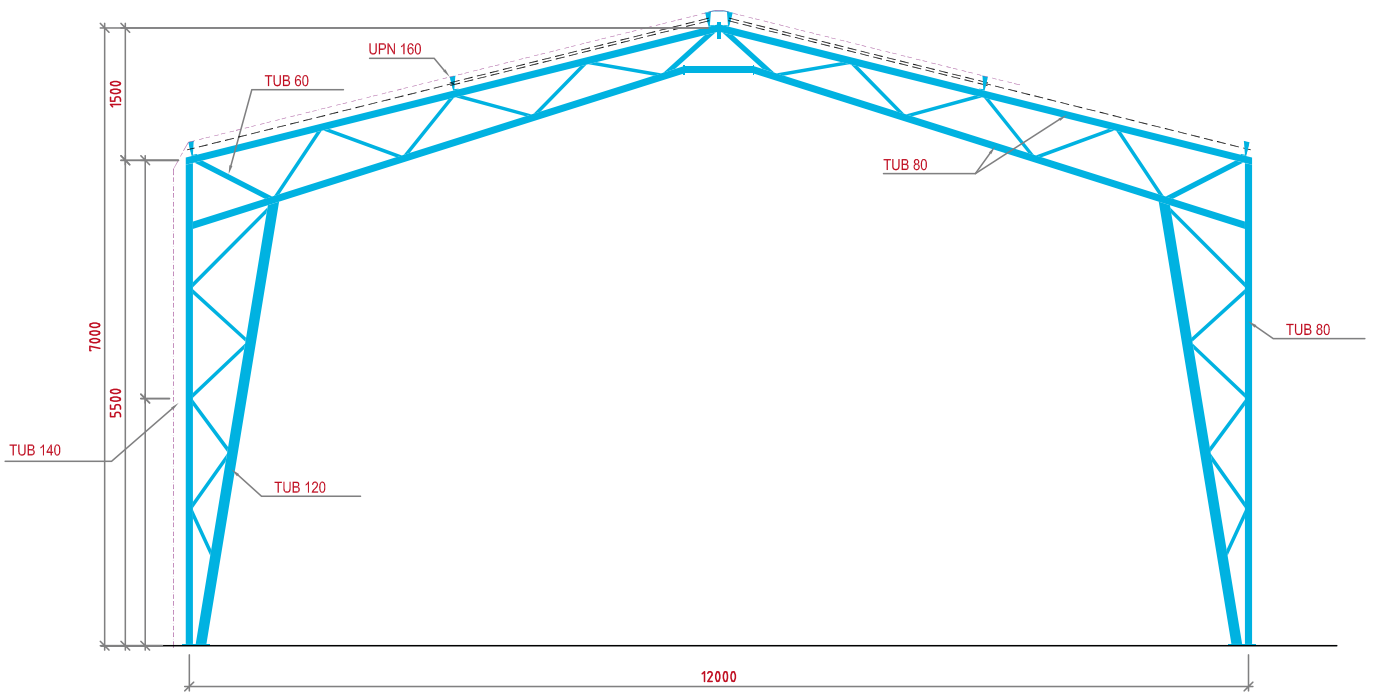

WDP12 PVC-COATED POLYESTER FABRICS BUILDINGS

- **SATTLER**  PVC 900 g/m²
thinking highTEX
- possible weights per m²: 800, 900, 1050, 1300 or 1450
- colours: wide range
- warranty: 5 years
- fire resistant
- dirt resistant: additionally provided with acryl or PVDF varnish