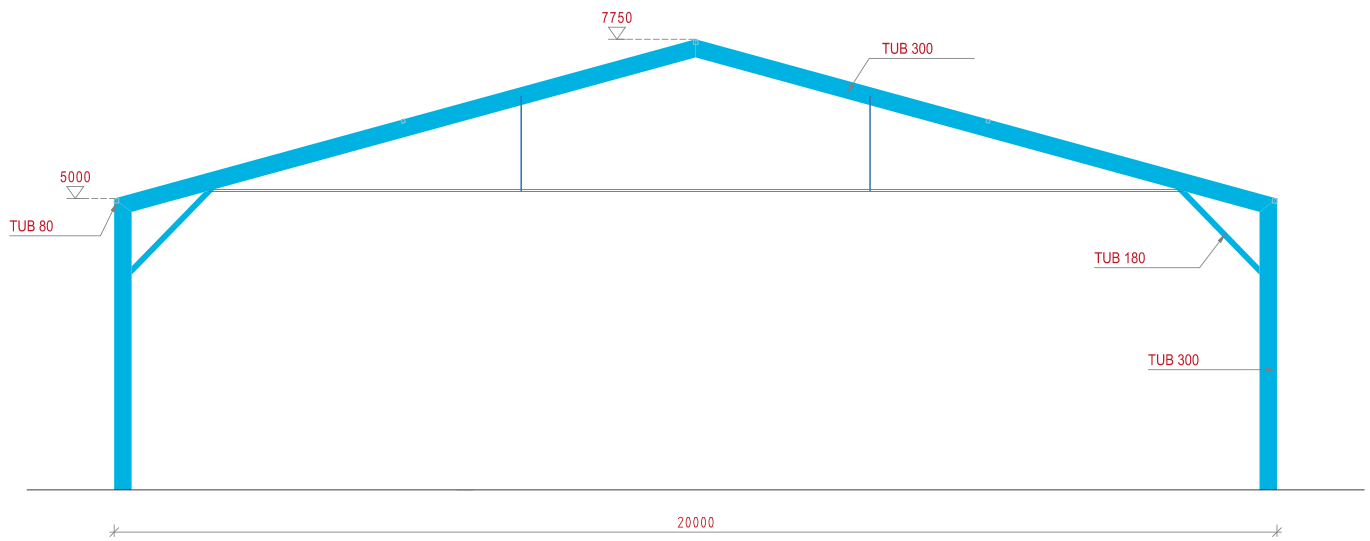

# WDP20 PVC-COATED POLYESTER FABRICS BUILDINGS

- **SATTLER**  PVC 900 g/m<sup>2</sup>  
thinking highTEX
- possible weights per m<sup>2</sup>: 800, 900, 1050, 1300 or 1450
- colours: wide range
- warranty: 5 years
- fire resistant
- dirt resistant: additionally provided with acryl or PVDF varnish