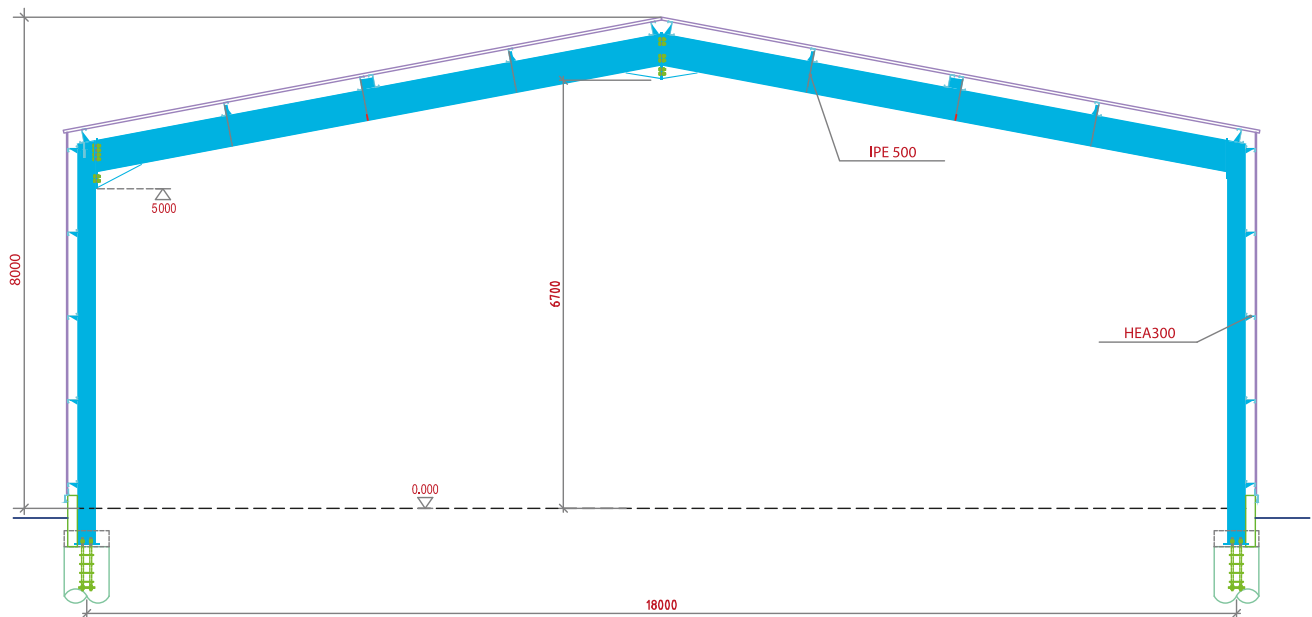

WDM18 TINPLATE CLAD BUILDINGS

- **RUUKKI** tinplate 0.6 mm
- possible coating: polyester, PVDF, pural
- colours: wide range
- warranty: 5 to 15 years