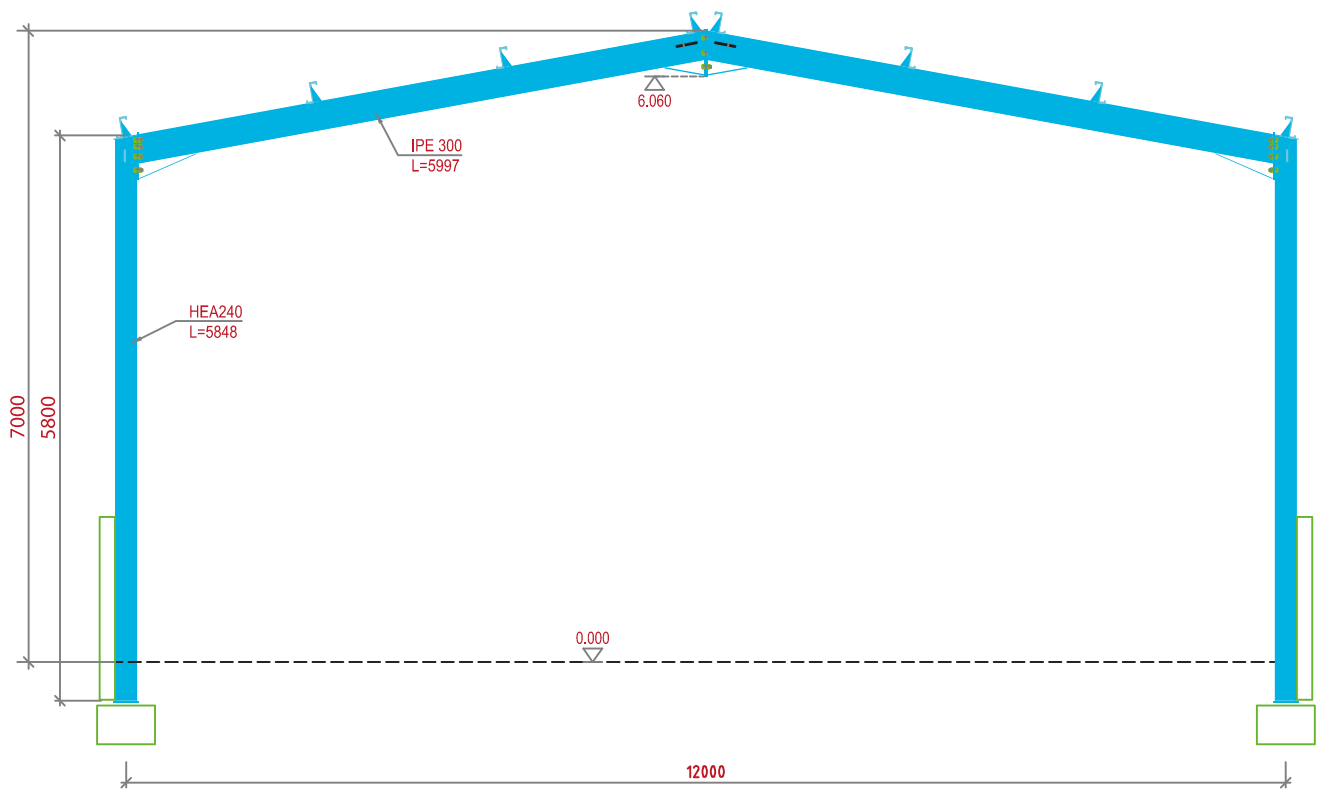

WDM12 TINPLATE CLAD BUILDINGS

- **RUUKI** tinplate 0.6 mm
- possible coating: polyester, PVDF, pural
- colours: wide range
- warranty: 5 to 15 years